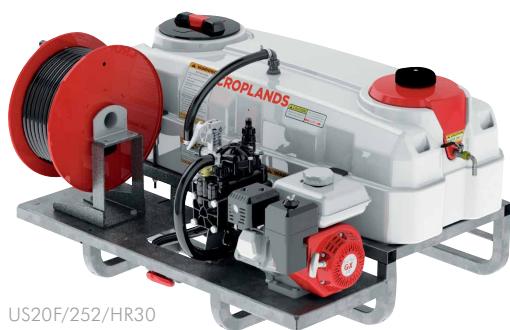

US20F/252/HR30