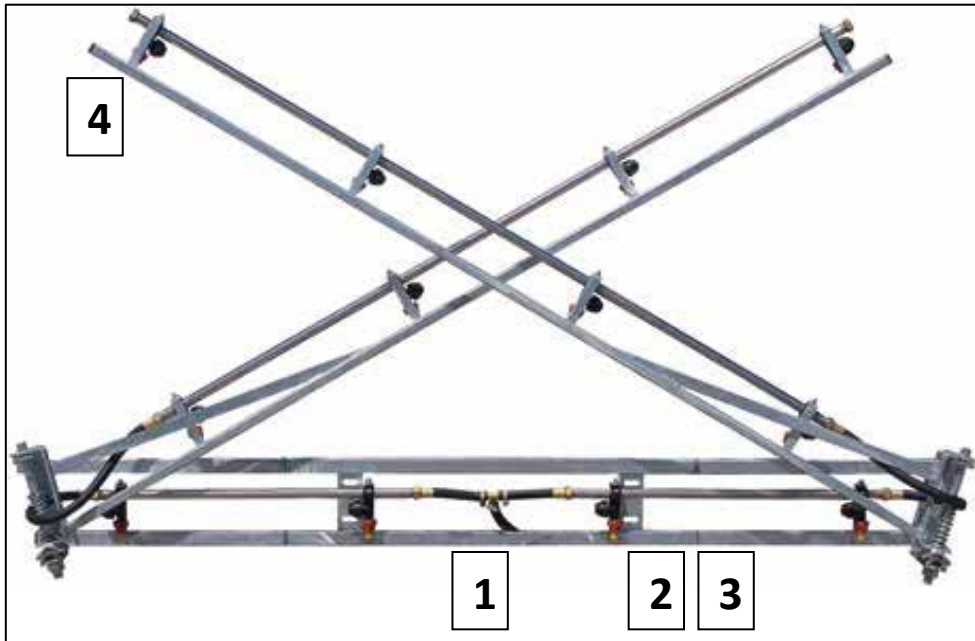

CROPLANDS PART NUMBERS: MBX06 CROSS FOLD BOOM 6 METRE

ITEM	PART NUMBER	DESCRIPTION
1	MBX06-1	BOOM 6 METRE CROSS FOLD
2	XBMBX	MOUNTING BRACKET CROSS FOLD BOOM (NOT SHOWN)
3	XBMBB32	U BOLT 32MM (NOT SHOWN)
4	TDCAM-110015	AIR MIX W/CAP QUICKFIT 015